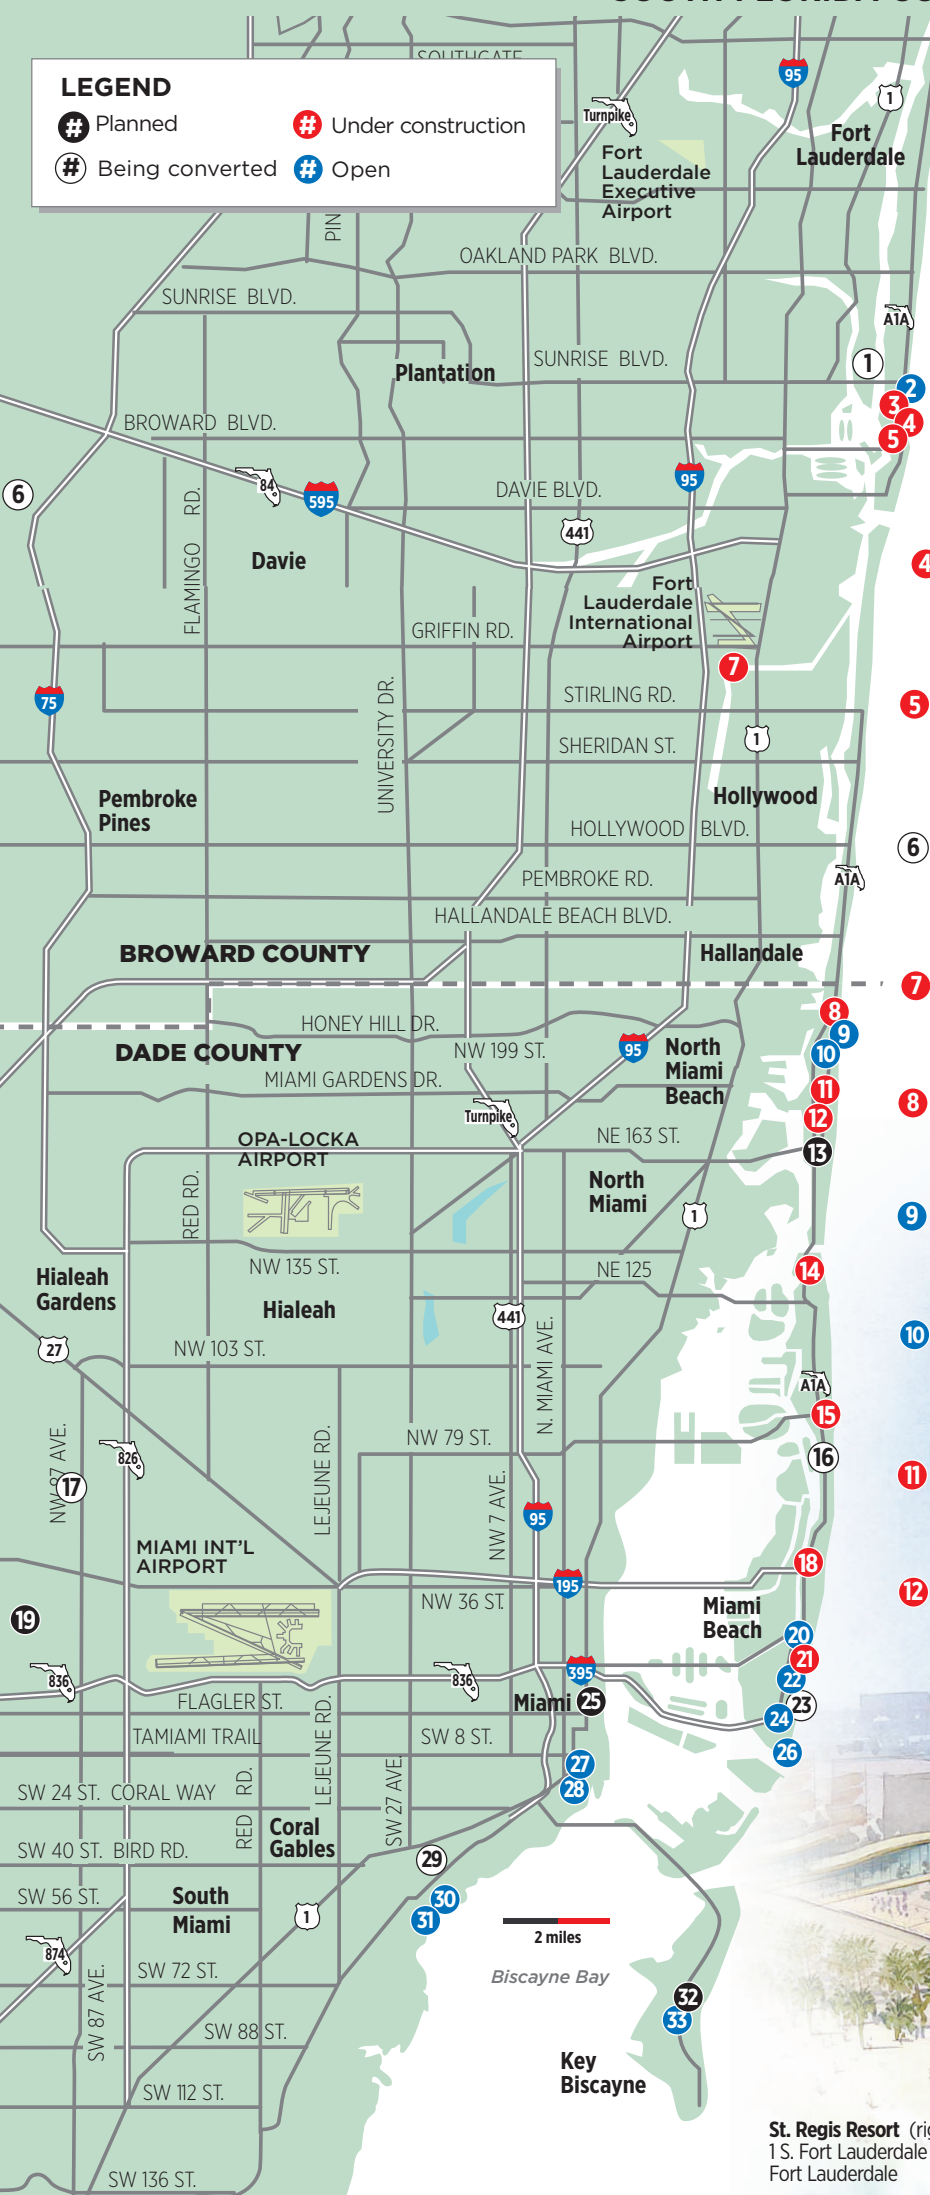

SOUTH FLORIDA CONDO - HOTELS

More than 30 condo-hotels have opened or are in the works from Fort Lauderdale to Key Biscayne.

LEGEND

- # Planned
- # Under construction
- # Being converted
- # Open

- 1 Gallery One**
2670 East Sunrise Blvd.
Fort Lauderdale
BEING CONVERTED
- 2 The Atlantic**
601 N. Fort Lauderdale Beach Blvd.
Fort Lauderdale
OPEN
- 3 Q Club Resort & Residences**
505 N. Fort Lauderdale Beach Blvd.
Fort Lauderdale
UNDER CONSTRUCTION
- 4 W Fort Lauderdale**
435 N. Fort Lauderdale Beach Blvd.
Fort Lauderdale
UNDER CONSTRUCTION
- 5 St. Regis Resort**
1 S. Fort Lauderdale Beach Blvd.
Fort Lauderdale
UNDER CONSTRUCTION
- 6 The Residences at Wyndham Resort**
250 Racquet Club Rd.
Weston
BEING CONVERTED
- 7 Atlantic Village**
1541 Griffin Rd.
Dania Beach
UNDER CONSTRUCTION
- 8 Le Meridien**
18683 Collins Ave.
Sunny Isles Beach
UNDER CONSTRUCTION
- 9 Marina Bay Club**
18100 N. Bay Rd.
Sunny Isles Beach
OPEN
- 10 Trump International Sonesta Beach Resort**
18001 Collins Ave.
Sunny Isles Beach
OPEN
- 11 Acqualina**
17875 Collins Ave.
Sunny Isles Beach
UNDER CONSTRUCTION
- 12 Solé on the Ocean**
17315 Collins Ave.
Sunny Isles Beach
UNDER CONSTRUCTION
- 13 Fantasy of the Ocean**
15701 Collins Ave.
Sunny Isles Beach
PLANNED
- 14 One Bal Harbour**
10295 Collins Ave.
Bal Harbour
UNDER CONSTRUCTION
- 15 Canyon Ranch Living**
6801 Collins Ave.
Miami Beach
UNDER CONSTRUCTION
- 16 Mimosa Resort & Spa**
6525 Collins Ave.
Miami Beach
BEING CONVERTED
- 17 Doral Golf Resort & Spa**
4400 N.W. 87th Ave.
Doral
BEING CONVERTED
- 18 Fontainebleau II and III**
4441 Collins Ave.
Miami Beach
UNDER CONSTRUCTION
- 19 Eurosuites**
NW 108th Ave. and NW 19th St.
Doral
PLANNED
- 20 Setai Resort & Residences**
101 20th St.
Miami Beach
OPEN
- 21 Regent South Beach**
1458 Ocean Dr.
Miami Beach
UNDER CONSTRUCTION
- 22 The Tides**
1220 Ocean Dr.
Miami Beach
OPEN
- 23 Breakwater and Edison Hotels (one complex)**
940 Ocean Dr.
Miami Beach
BEING CONVERTED
- 24 Casa Grande**
834 Ocean Dr.
Miami Beach
OPEN
- 25 Marquis**
Biscayne Blvd. and 11th St.
Miami
PLANNED
- 26 Bentley Beach Hotel**
101 Ocean Dr.
Miami Beach
OPEN
- 27 Four Seasons Hotel & Tower**
1425 Brickell Ave.
Miami
OPEN
- 28 Conrad Miami**
1385 Brickell Ave.
Miami
OPEN
- 29 Mayfair Hotel & Spa**
3000 Florida Ave.
Miami
BEING CONVERTED
- 30 Mutiny Hotel**
2951 S. Bayshore Dr.
Coconut Grove
OPEN
- 31 Sonesta Hotel & Suites**
2889 McFarlane Rd.
Miami
OPEN
- 32 Sonesta Beach Resort**
350 Ocean Dr.
Key Biscayne
PLANNED
- 33 Ritz-Carlton Key Biscayne**
455 Grand Bay Dr.
Key Biscayne
OPEN